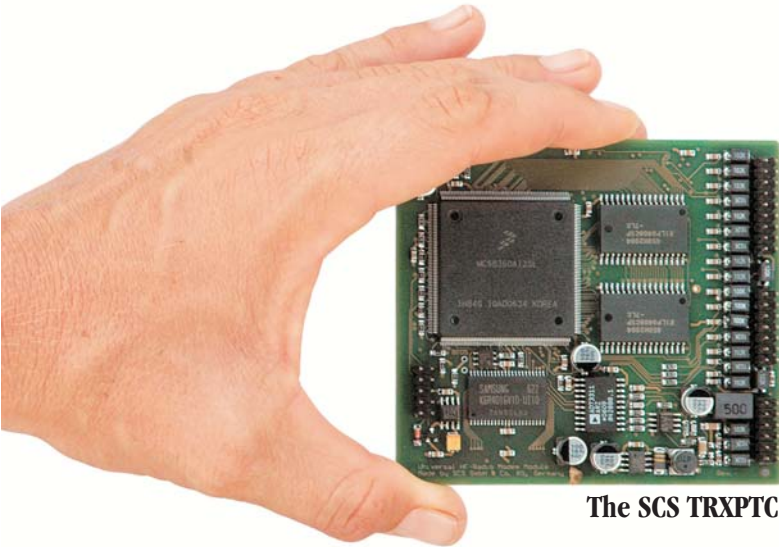

A complete SCS PACTOR III Modem inside your ICOM Transceiver

Save space and cables. Access the modem wireless
with Bluetooth and remote control the transceiver with your PC.

Datasheet

TRXPTC in ICOM

The SCS TRXPTC

The built in SCS PACTOR III Modem.

More and more often modern and inexpensive data communication requires traditional radio technologies on HF and VHF frequencies. Reliable transceivers from ICOM are the core of such systems. But often one faces problems when fitting an external modem into the system, e.g. lack of space or cable length. However, many ICOM transceivers still have space for an additional PCB inside the device. YACHTFUNK places the TRXPTC Modem PCB in any suitable brandnew ICOM Transceiver. This modification upgrades the device with the functions of a High Speed PACTOR-III modem. (Reference: SCS PTC-IIusb with Bluetooth Option).

Technical Data

- Transceiver
We offer you modified ICOM SSB/HF Transceivers with an integrated SCS PACTORIII Modem on following models:
ICOM M710
ICOM M802
ICOM 718
(The transceiver loses CE and Warranty Certification by this modification.)
- SCS TRXPTC Modem with PACTOR III
- Sailmail, Winlink... compatible
- Fully compatible to existing software by using a virtual COM port assigned by the Bluetooth driver
- Least possible interferences regarding to Bluetooth communication with the PC and transceiver internal installation
- Full Transceiver remote control by the software via the modem and Bluetooth
- Supported by Airmail/GetFax
- Full wireless access within 10 meters of your PC/Laptop using Bluetooth technology
- Sophisticated signal processing and analyzing maintains a stable HF link even during difficult propagation conditions
- Electronic (silicon) serial number
- Noise free HF reception by use of HF suitable construction, 6 layer multilayer board and filtering of all inputs and outputs
- max. 5200 Bit/s, incl. data compression
- Includes installation manual, CD-ROM.